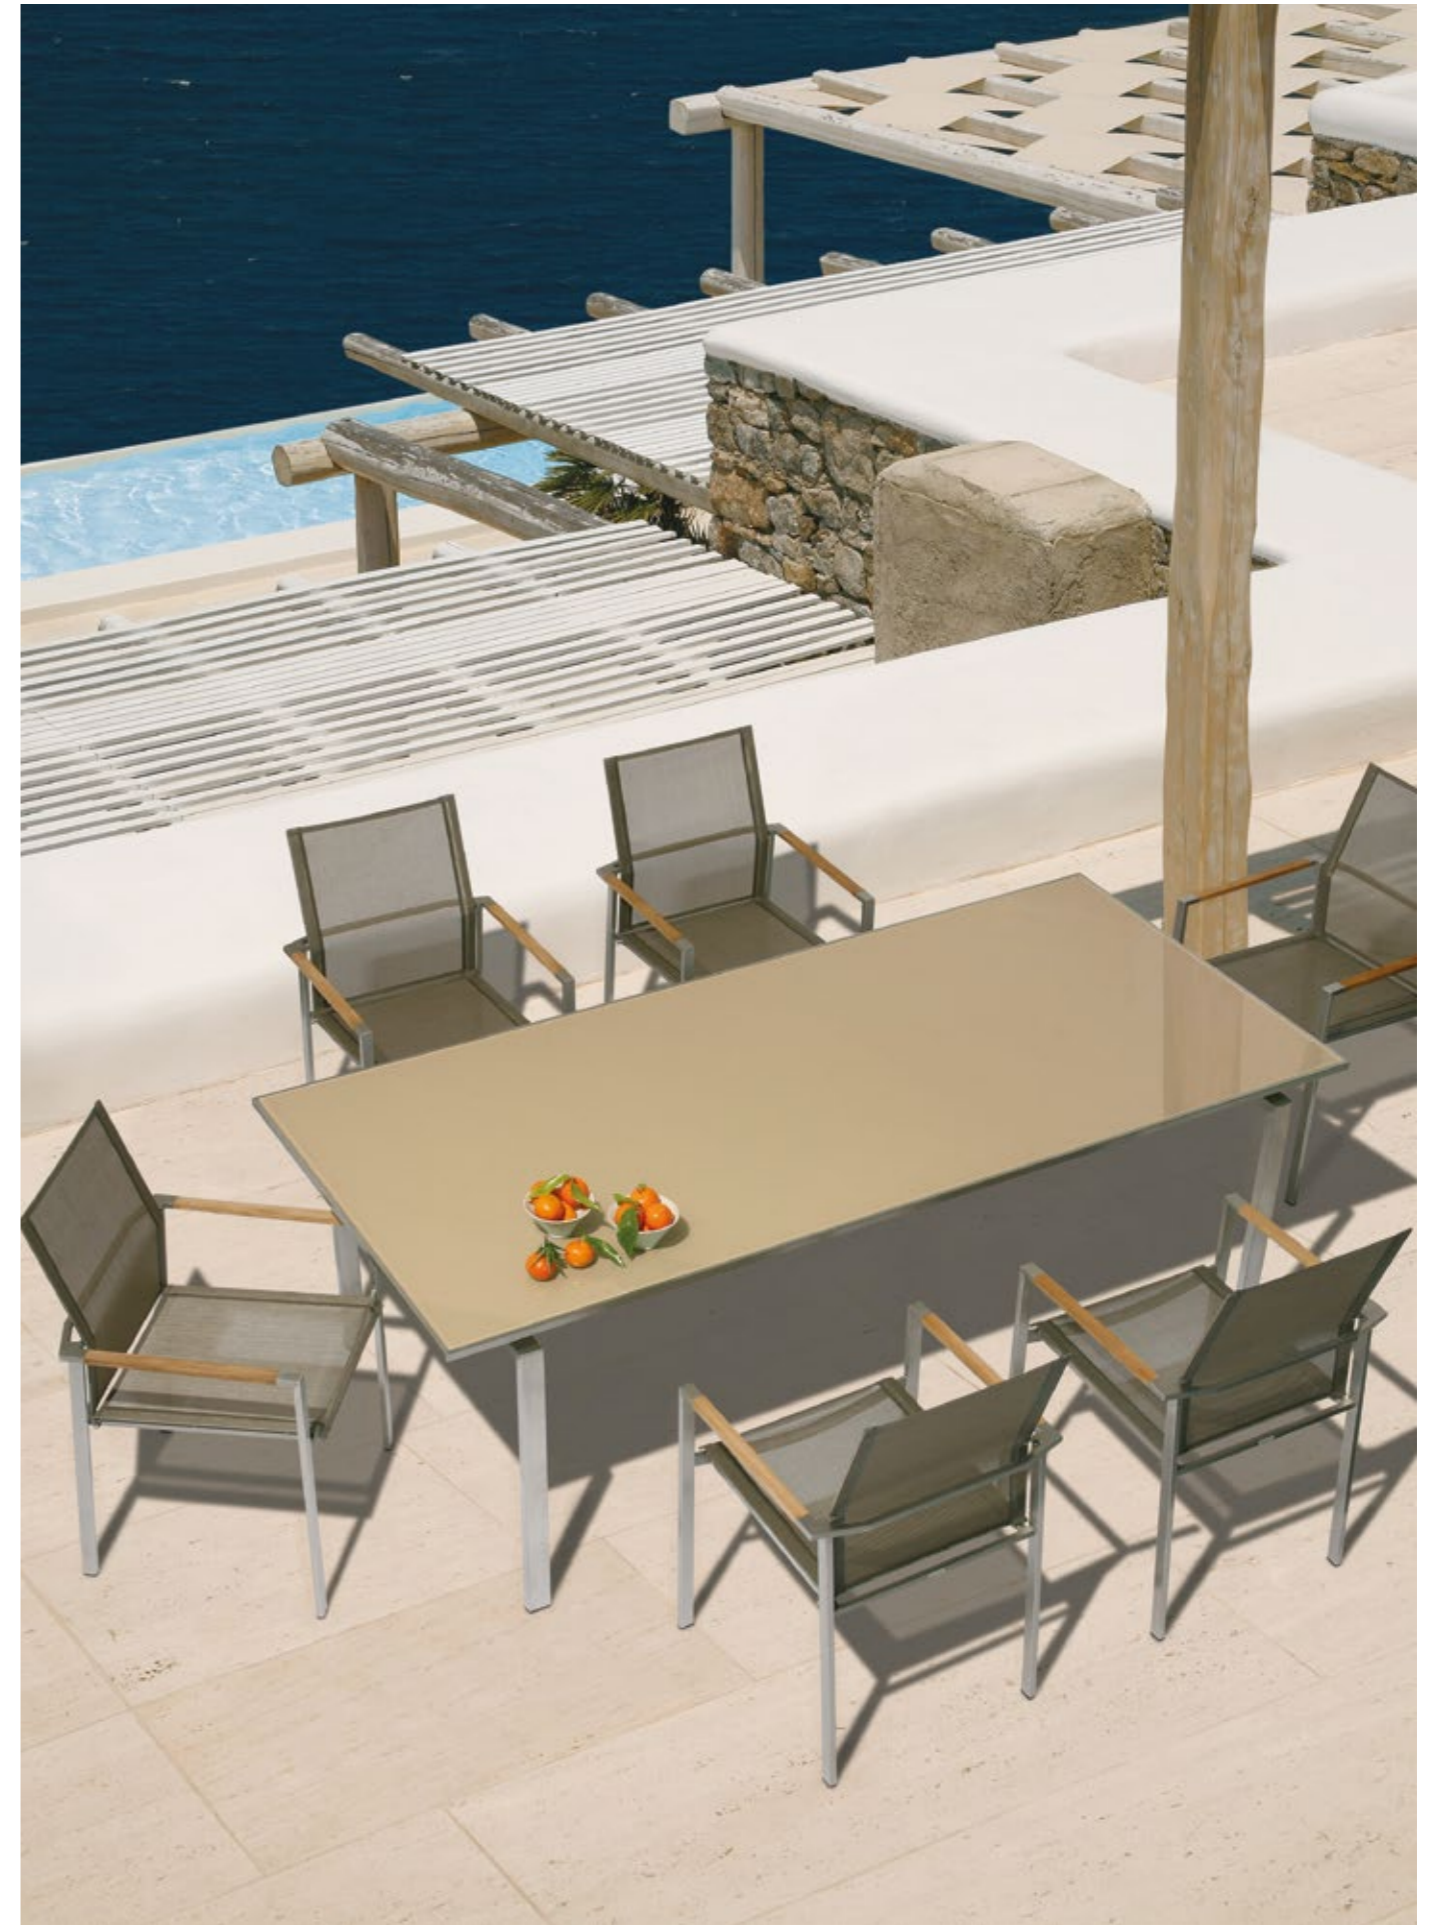

# Mercury

The Mercury collection offers an armchair with a higher back than our other stainless steel products. The backrest is sprung, making it extremely comfortable for long, lazy afternoons.